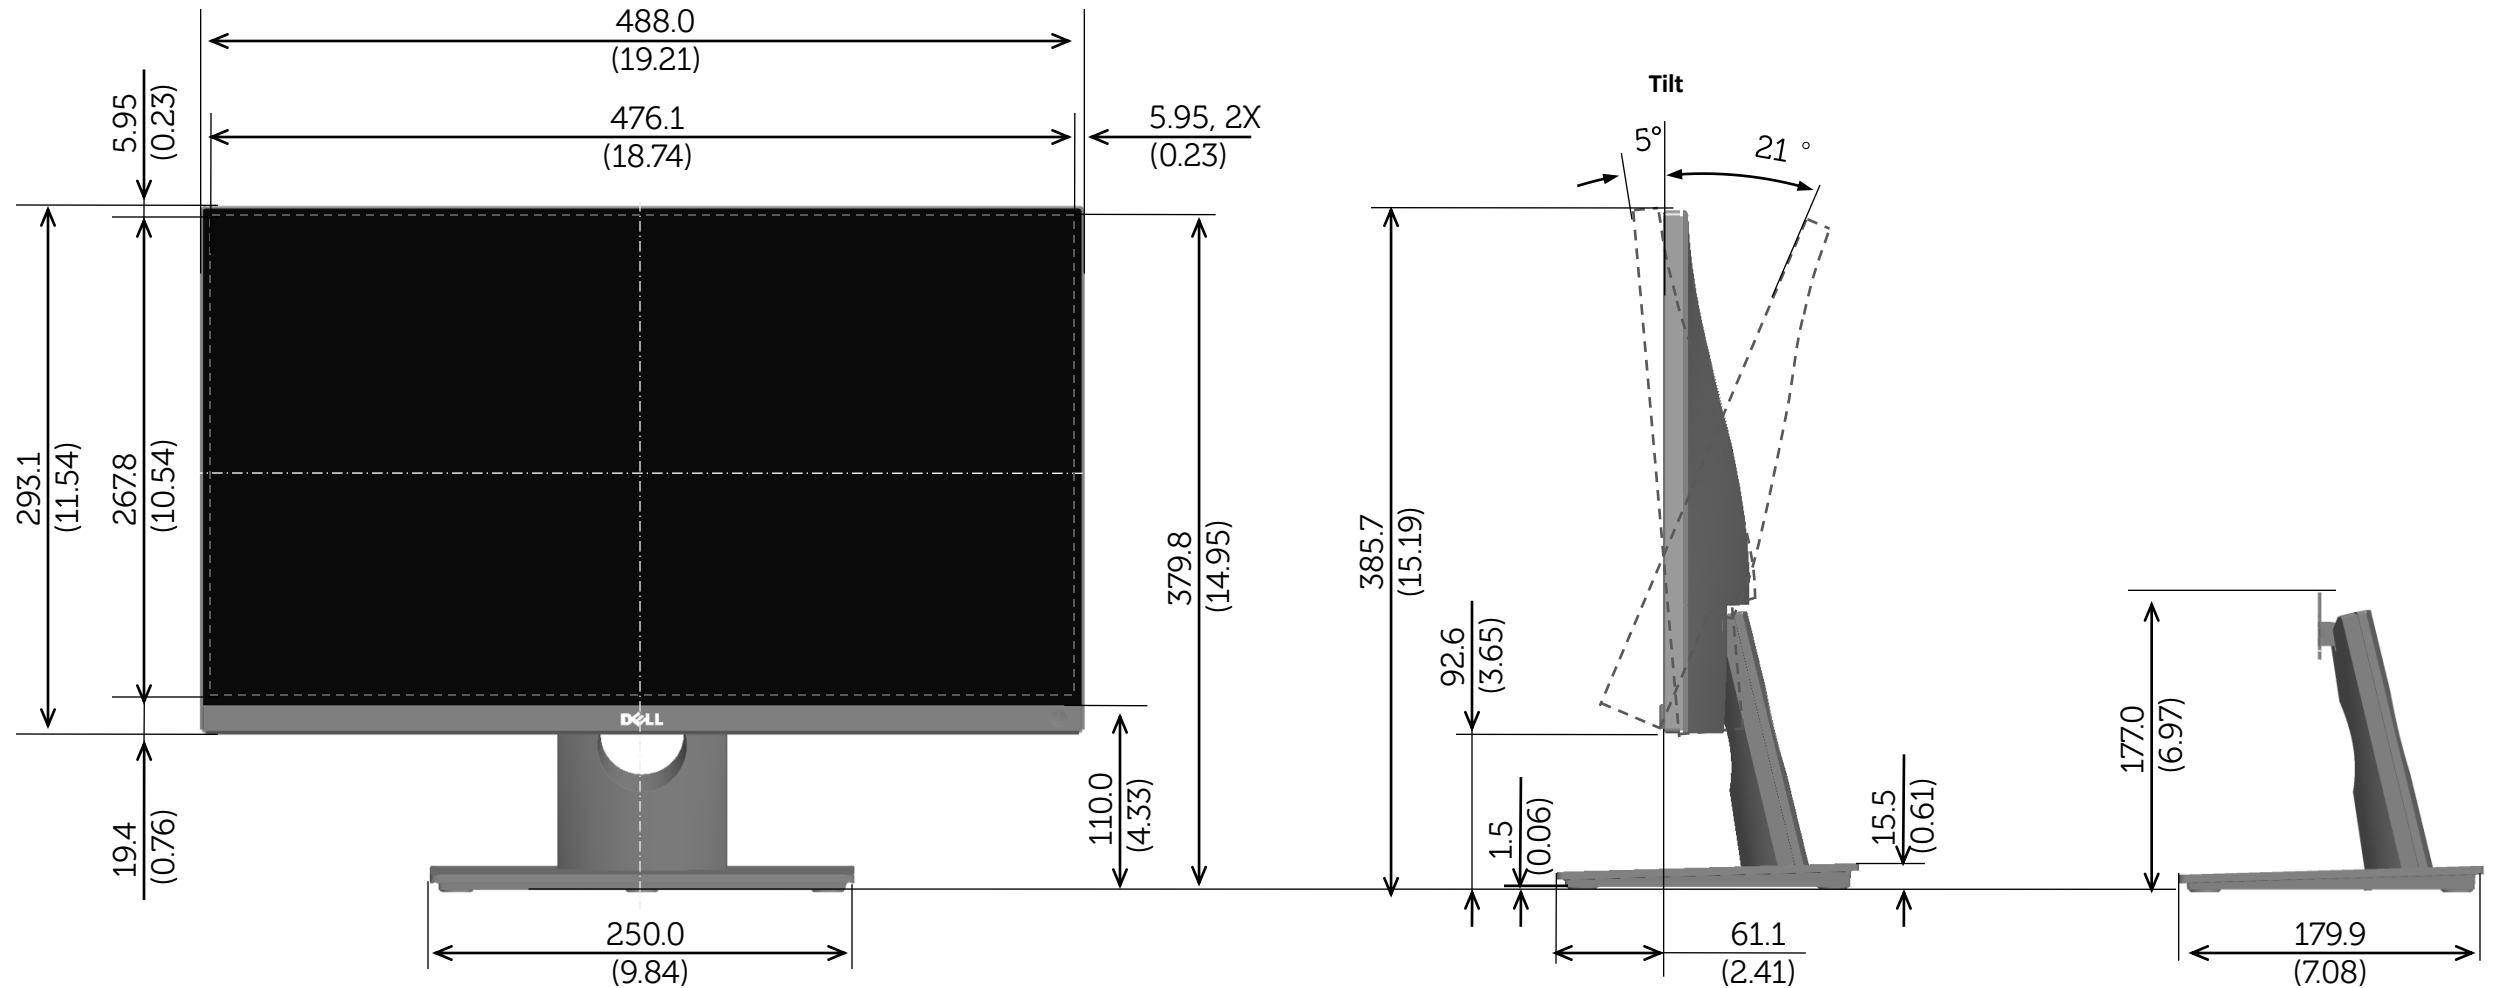

S2216H Outline Dimension

Nominal Dimensions
Unit: mm(inch)

Back view of Monitor without stand

S2316H Outline Dimension

Nominal
Dimensions
Unit: mm(inch)

Back view of Monitor without stand